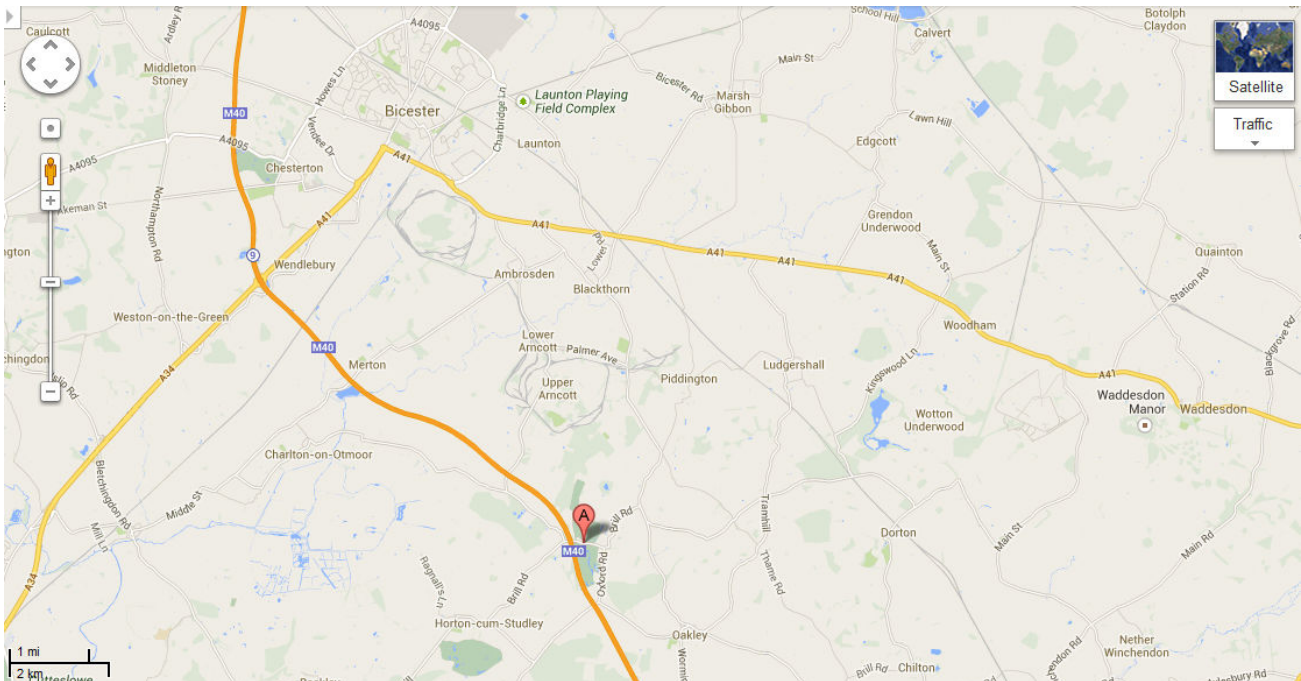

Magnolia Park is easily accessible and in close proximity to Bicester Retail Village. With the A41, A421 & M40 a stone's throw away, finding us couldn't be easier.

View our contact details at [www.magnoliapark.co.uk/contact.htm](http://www.magnoliapark.co.uk/contact.htm)

### Directions

#### *From the South*

Travelling North on the M40, exit at junction 7, turn right onto the A329 and continue towards Thame. Follow this road for about 3 miles and then at the first roundabout, take the 2nd exit onto the A418. In about 1 mile, at the second roundabout, take first exit onto Thame Rd/B4011 and continue to follow this road for about 7 miles through Long Crendon and then Oakley. Finally turn left onto Brill Road, (the golf club is signposted) and Magnolia Park is about 1 mile along the road on your left

#### *From the North*

Travelling South on the M40, exit at junction 9, turn left, heading north onto the A41 and continue on this road towards Bicester. At the second roundabout take the 3rd exit, staying on the A41. After a couple of miles turn right onto the B4011 and follow the road for about 4 miles. Finally turn right onto Brill Road, (the golf club is signposted) and Magnolia Park is about 1 mile along the road on your left.